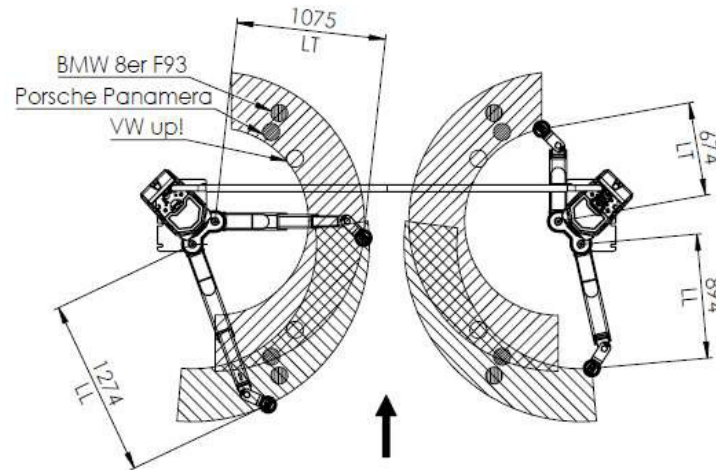

# MA STAR 3.5 A with swing arm VP 251232 using VZ 971684

Range of swing arm: 0°

extension length of short support arm	LT	715-1120 mm
pivoting range of short support arm		180°
extension length of long support arm	LT	938-1320 mm
pivoting range of long support arm		102,5°
drive-through clearance	BH	2350 mm

Range of swing arm: 45°

extension length of short support arm	LT	647-1075 mm
pivoting range of short support arm		180°
extension length of long support arm	LT	894-1274 mm
pivoting range of long support arm		102,5°
drive-through clearance	BH	2350 mm

Range of swing arm: 90°

extension length of short support arm	LT	570-965 mm
pivoting range of short support arm		180°
extension length of long support arm	LT	786-1162 mm
pivoting range of long support arm		102,5°
drive-through clearance	BH	2350 mm