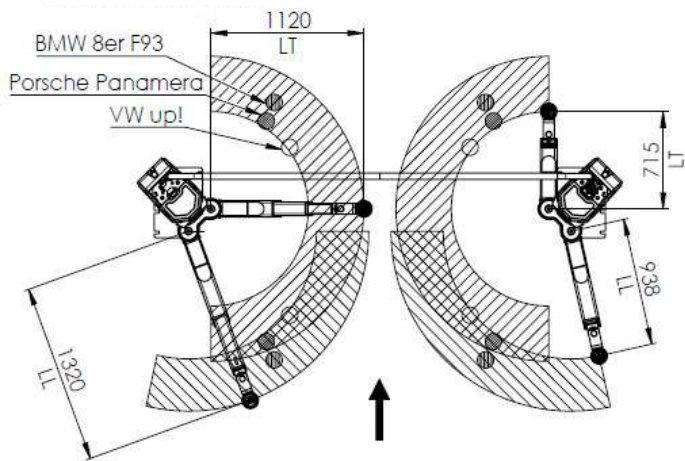

# MA STAR 3.5 A with swing arm VP 251232 using VZ 971684

Range of swing arm: 0°

extension length of short support arm	LT	715-1120 mm
pivoting range of short support arm		180°
extension length of long support arm	LT	938-1320 mm
pivoting range of long support arm		102,5°
drive-through clearance	BH	2350 mm

Range of swing arm: 45°

extension length of short support arm	LT	647-1075 mm
pivoting range of short support arm		180°
extension length of long support arm	LT	894-1274 mm
pivoting range of long support arm		102,5°
drive-through clearance	BH	2350 mm

Range of swing arm: 90°

extension length of short support arm	LT	570-965 mm
pivoting range of short support arm		180°
extension length of long support arm	LT	786-1162 mm
pivoting range of long support arm		102,5°
drive-through clearance	BH	2350 mm