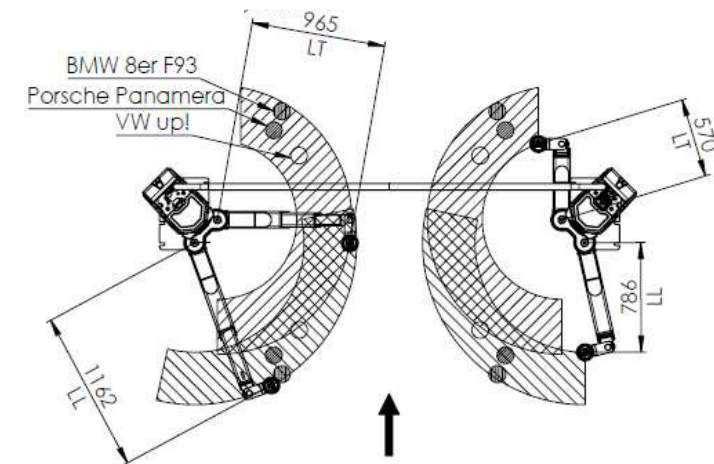

# MA STAR 3.5 A with swing arm VP 251232 using VZ 971684

Range of swing arm: 0°

extension length of short support arm	LT	715-1120 mm
pivoting range of short support arm		180°
extension length of long support arm	LT	938-1320 mm
pivoting range of long support arm		102,5°
drive-through clearance	BH	2350 mm

Range of swing arm: 45°

extension length of short support arm	LT	647-1075 mm
pivoting range of short support arm		180°
extension length of long support arm	LT	894-1274 mm
pivoting range of long support arm		102,5°
drive-through clearance	BH	2350 mm

Range of swing arm: 90°

extension length of short support arm	LT	570-965 mm
pivoting range of short support arm		180°
extension length of long support arm	LT	786-1162 mm
pivoting range of long support arm		102,5°
drive-through clearance	BH	2350 mm