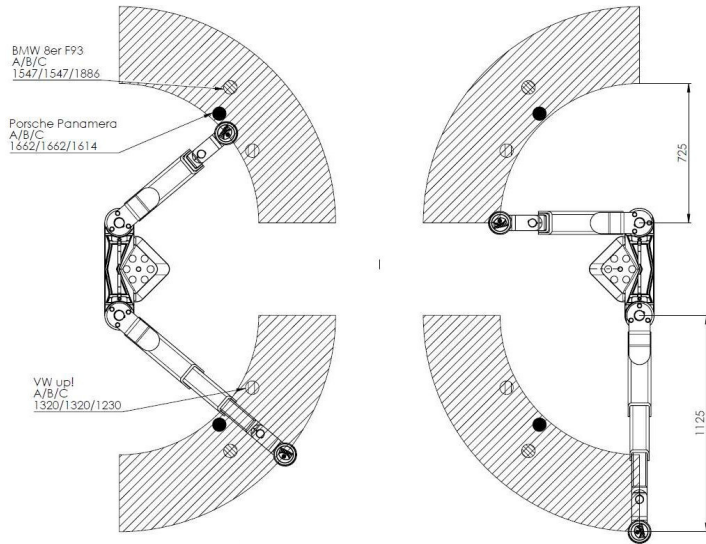

# ZS SQUARE II 3.5 GS (VP 252313) und ZS DUETT 3.5 GS (VP 252313) with swing arm VP 251232 using VZ 971684

Range of swing arm: 0°

Range of swing arm: 45°

Range of swing arm: 90°

extension length of support arm	725-1125 mm
pivoting range of support arm	90°
Post distance	2500 mm

extension length of support arm	685-1080 mm
pivoting range of support arm	90°
Post distance	2500 mm

extension length of support arm	581-970 mm
pivoting range of support arm	90°
Post distance	2500 mm