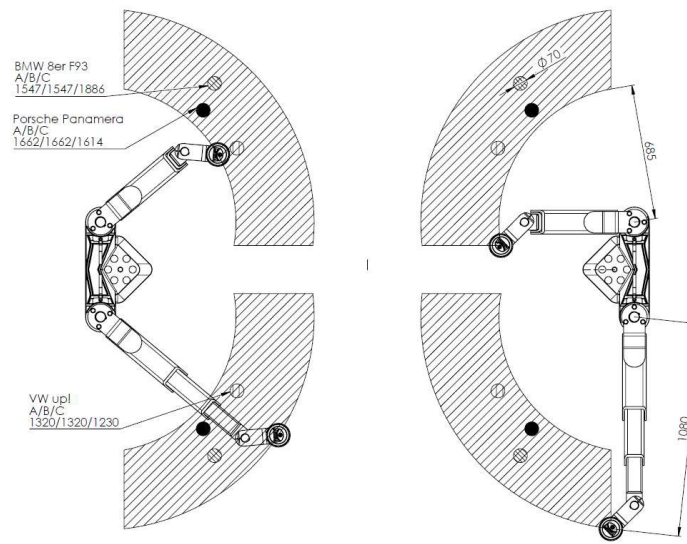

# ZS SQUARE II 3.5 GS (VP 252313) und ZS DUETT 3.5 GS (VP 252313) with swing arm VP 251232 using VZ 971684

Range of swing arm: 0°

Range of swing arm: 45°

Range of swing arm: 90°

extension length of support arm	725-1125 mm
pivoting range of support arm	90°
Post distance	2500 mm

extension length of support arm	685-1080 mm
pivoting range of support arm	90°
Post distance	2500 mm

extension length of support arm	581-970 mm
pivoting range of support arm	90°
Post distance	2500 mm