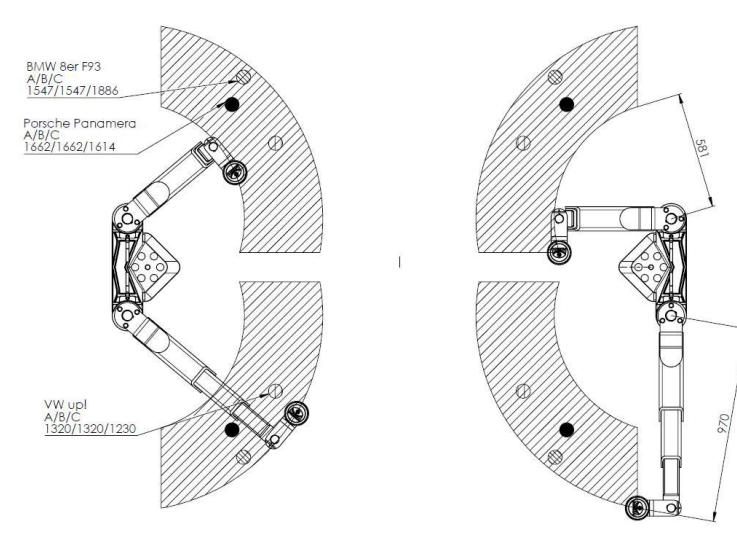

# ZS SQUARE II 3.5 GS (VP 252313) und ZS DUETT 3.5 GS (VP 252313) with swing arm VP 251232 using VZ 971684

Range of swing arm: 0°

Range of swing arm: 45°

Range of swing arm: 90°

extension length of support arm	725-1125 mm
pivoting range of support arm	90°
Post distance	2500 mm

extension length of support arm	685-1080 mm
pivoting range of support arm	90°
Post distance	2500 mm

extension length of support arm	581-970 mm
pivoting range of support arm	90°
Post distance	2500 mm